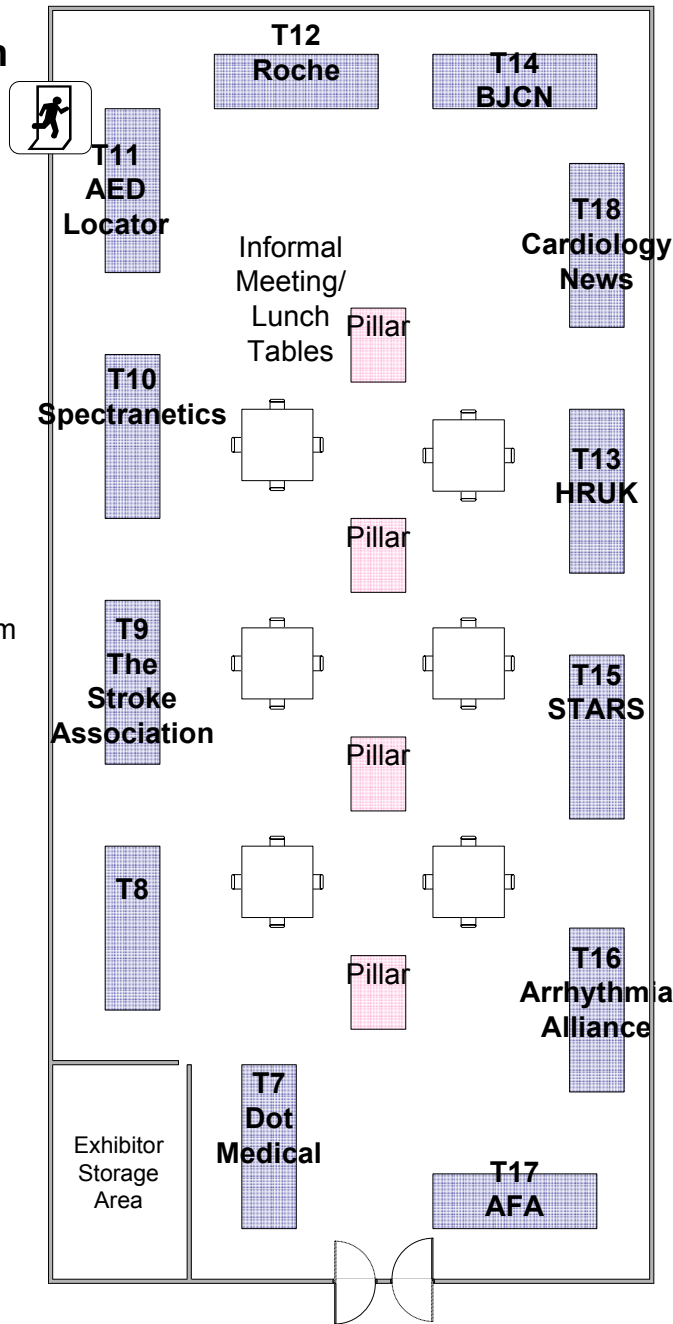

# HRC 2011 Warwick Exhibition & Meeting Space

Table Displays  
3m x 1m

23.31m

10.97m

- T7: Dot Medical
- T8:
- T9: The Stroke Association
- T10: Spectranetics
- T11: AED Locator
- T12: Roche
- T13: HRUK
- T14: BJCN
- T15: STARS
- T16: A-A
- T17: AFA
- T18: Cardiology News

Entrance / Exit